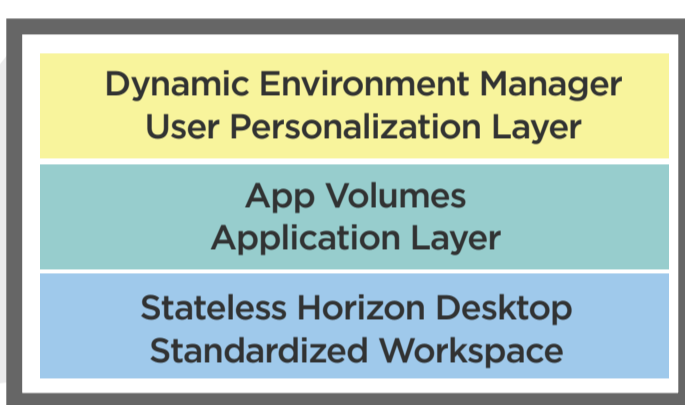

## ENABLE FLEXIBLE WORKSPACE ACCESS FROM ANY DEVICE AT ANY TIME

Convert any x86-64 device to IGEL OS

Enable personal PC use with UD Pocket

Deploy purpose-built IGEL devices

Connect on the go with the VMware Horizon app

## INCREASE USER PRODUCTIVITY AND SATISFACTION

Any compatible x86-64 device